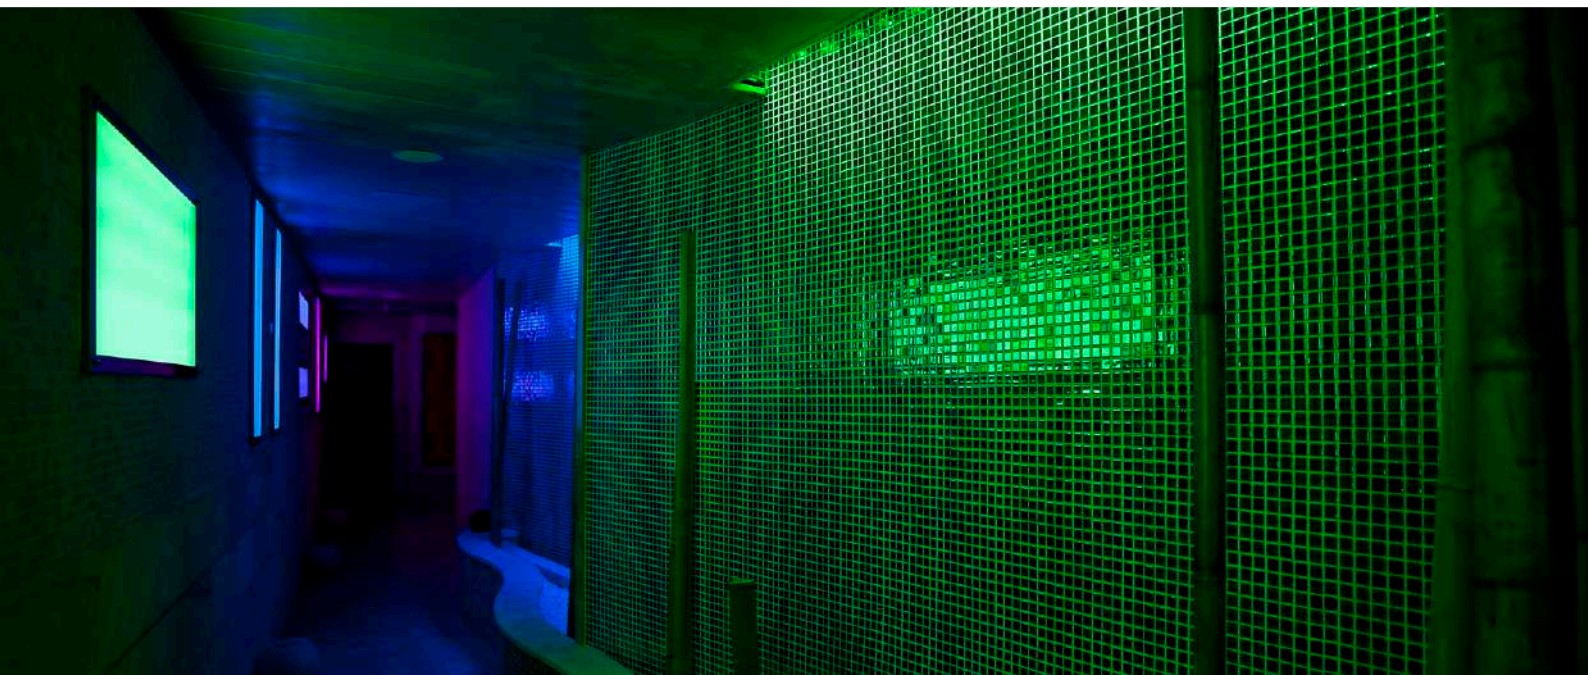

Cala del Pi hotel (Girona)

by Espais Il·luminació
LX14,4-RGB + ST0