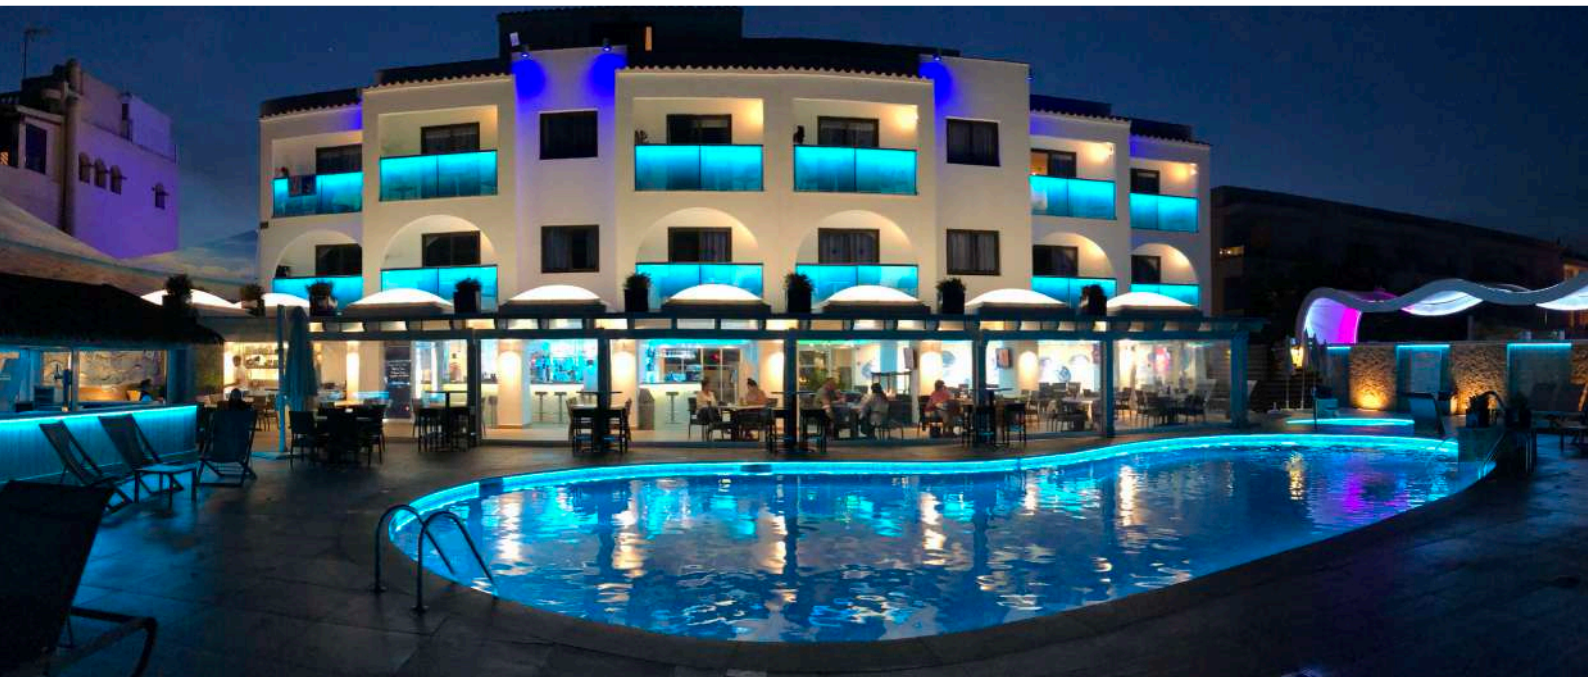

Sal Rossa Apartments (Ibiza)

by Aixut Interiorisme
**TT14,4-RGB + ST6 /
WL12-RGB**