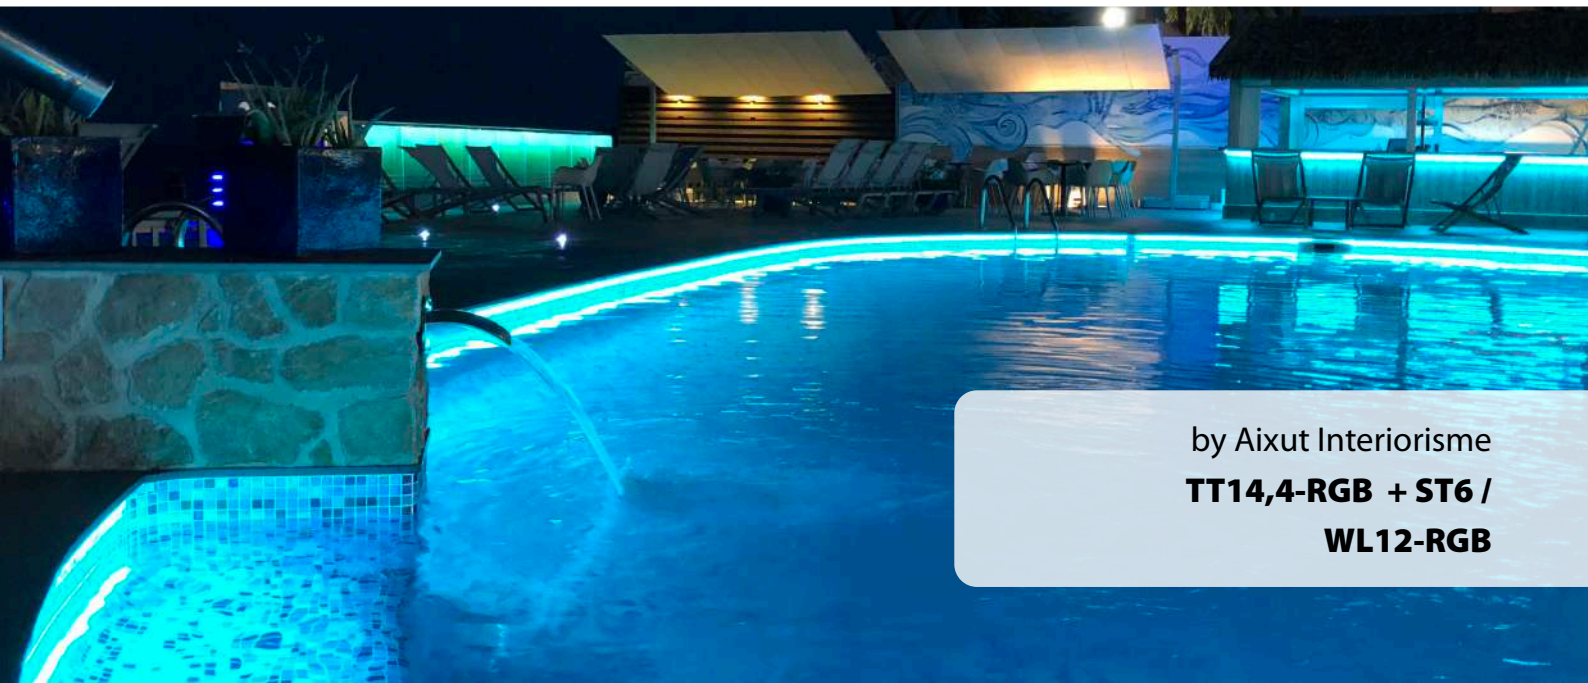

Sal Rossa Apartments (Ibiza)

by Aixut Interiorisme
**TT14,4-RGB + ST6 /
WL12-RGB**