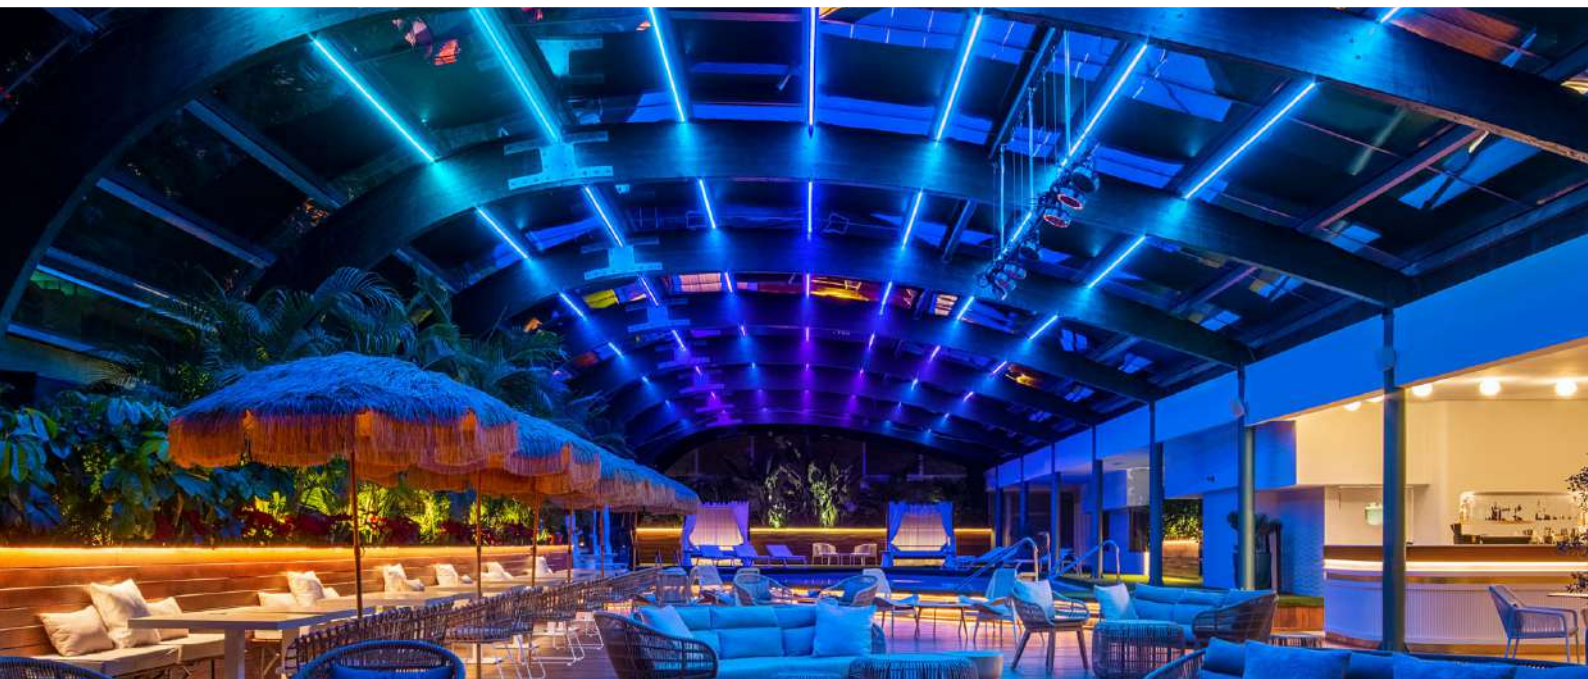

# Arrecife Gran Hotel (Lanzarote)

by Maraba Studio + Naos Iluminación +  
photography by Bruto Studio

**NA19,2-24-60 +ST4P/ D-LX14,2-RGB**