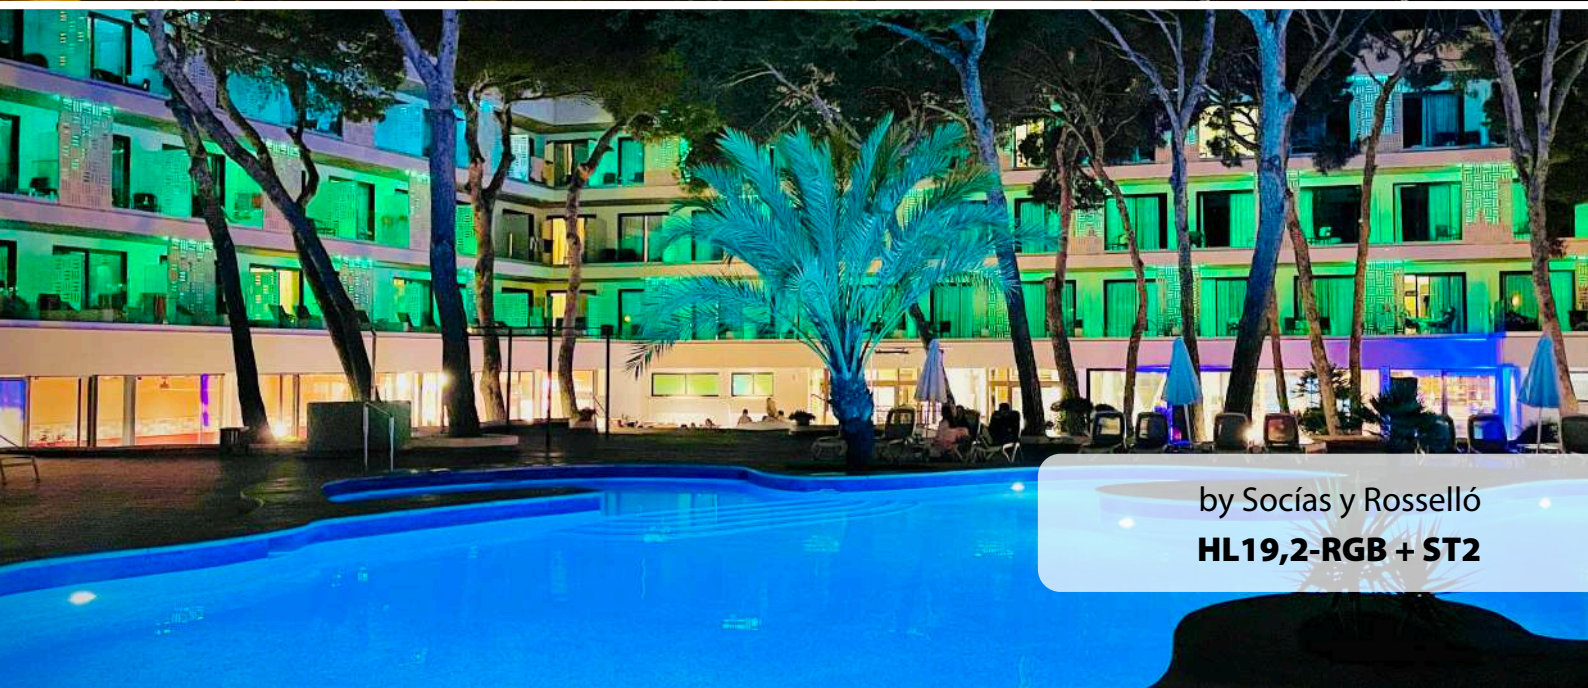

S'Entrador hotel (Mallorca)

by Socías y Rosselló
HL19,2-RGB + ST2