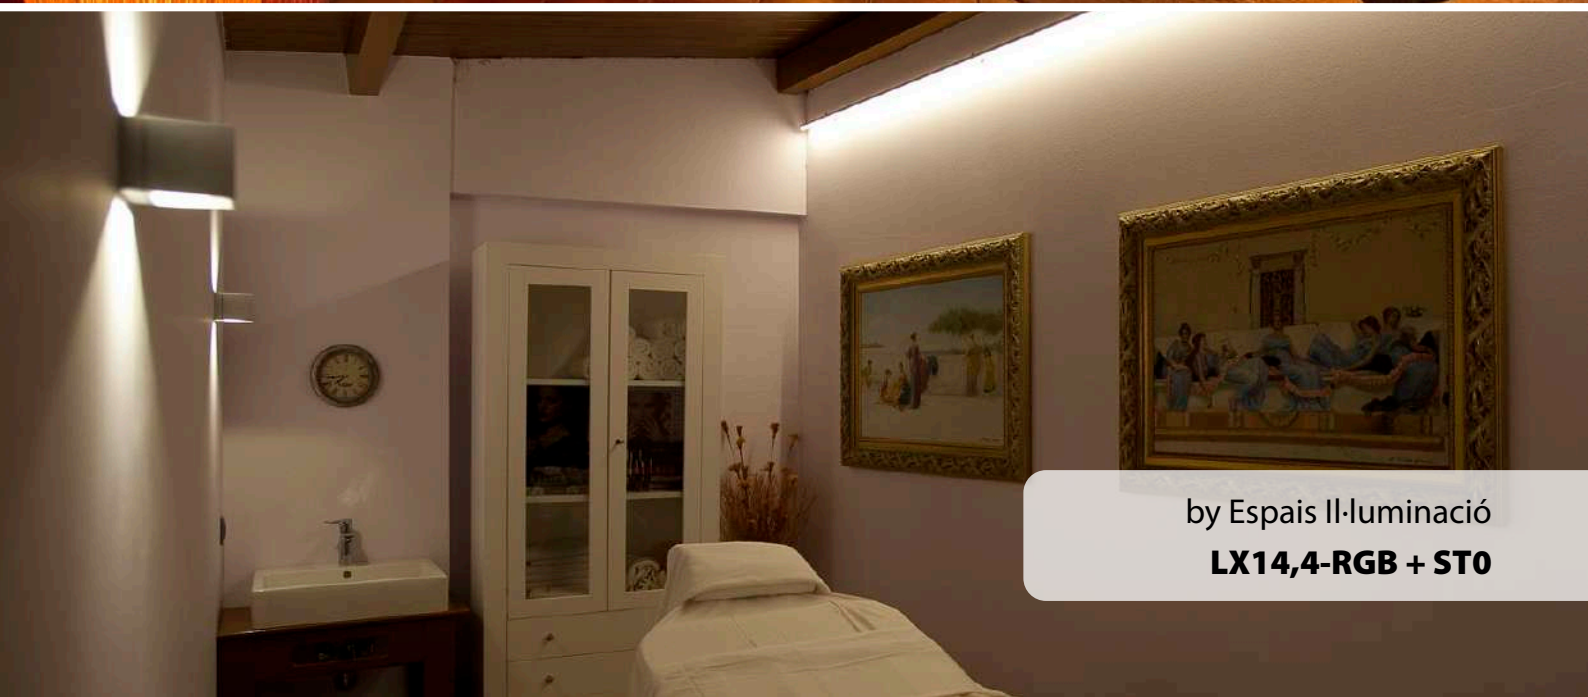

Cala del Pi hotel (Girona)

by Espais Il·luminació
LX14,4-RGB + ST0