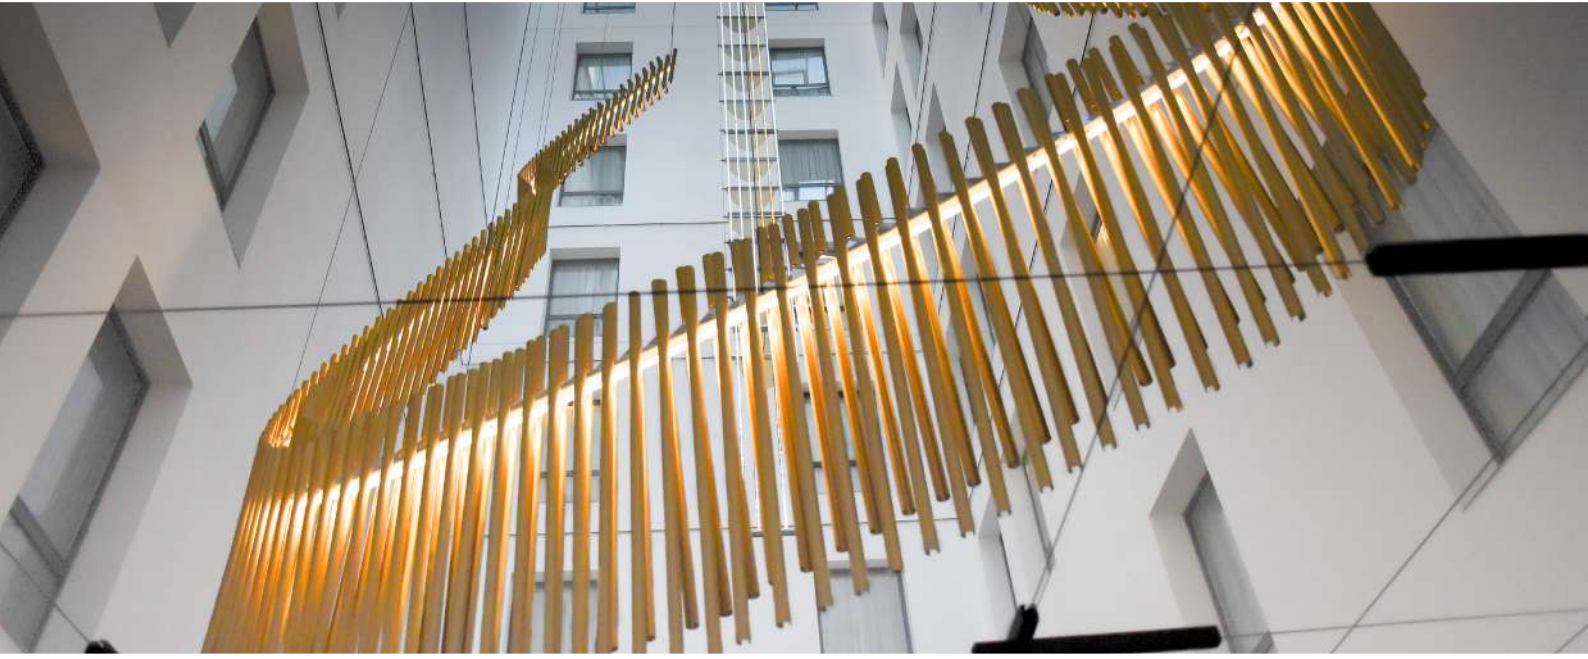

Hard Rock hotel (Madrid)

by Atelier Mel

CO12-30-3L / D-LX14,4-27-55-A