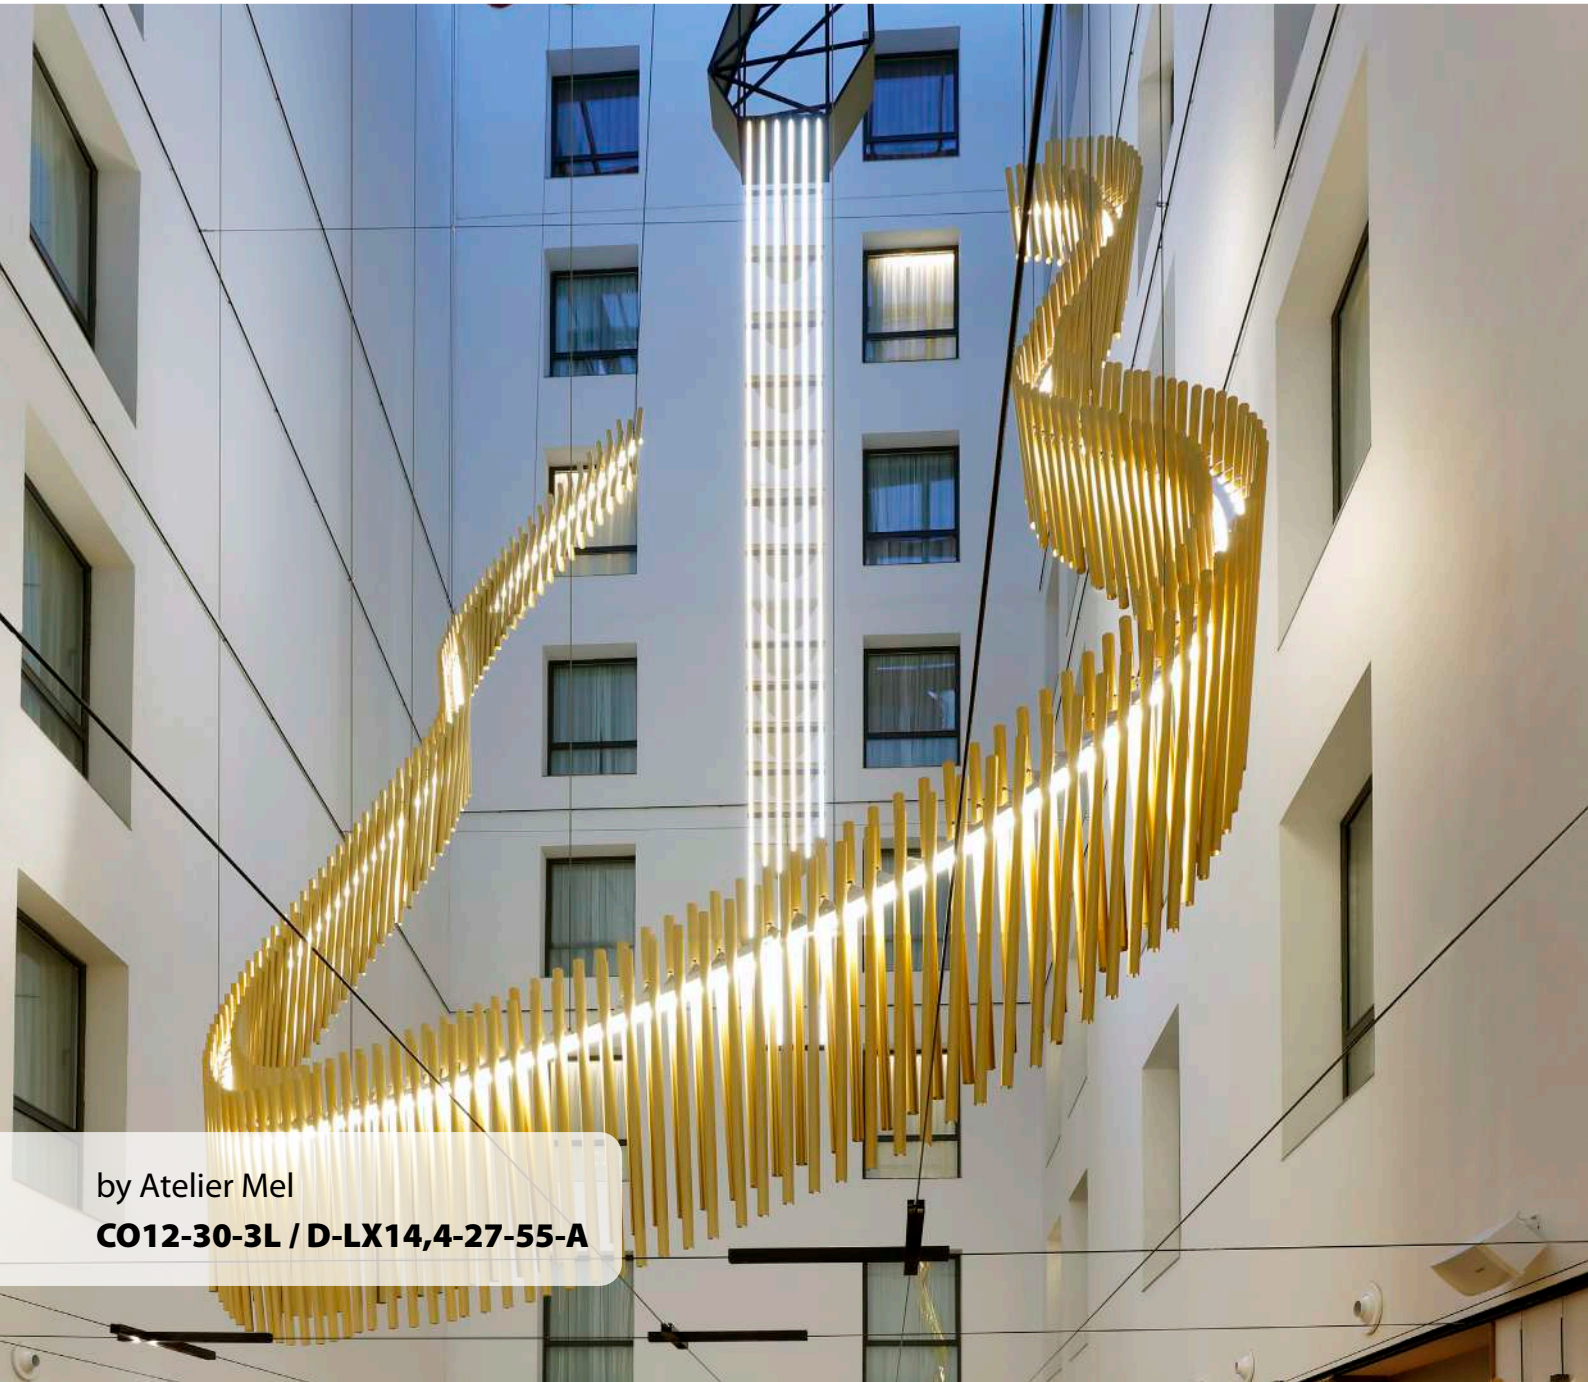

Hard Rock hotel (Madrid)

by Atelier Mel

CO12-30-3L / D-LX14,4-27-55-A