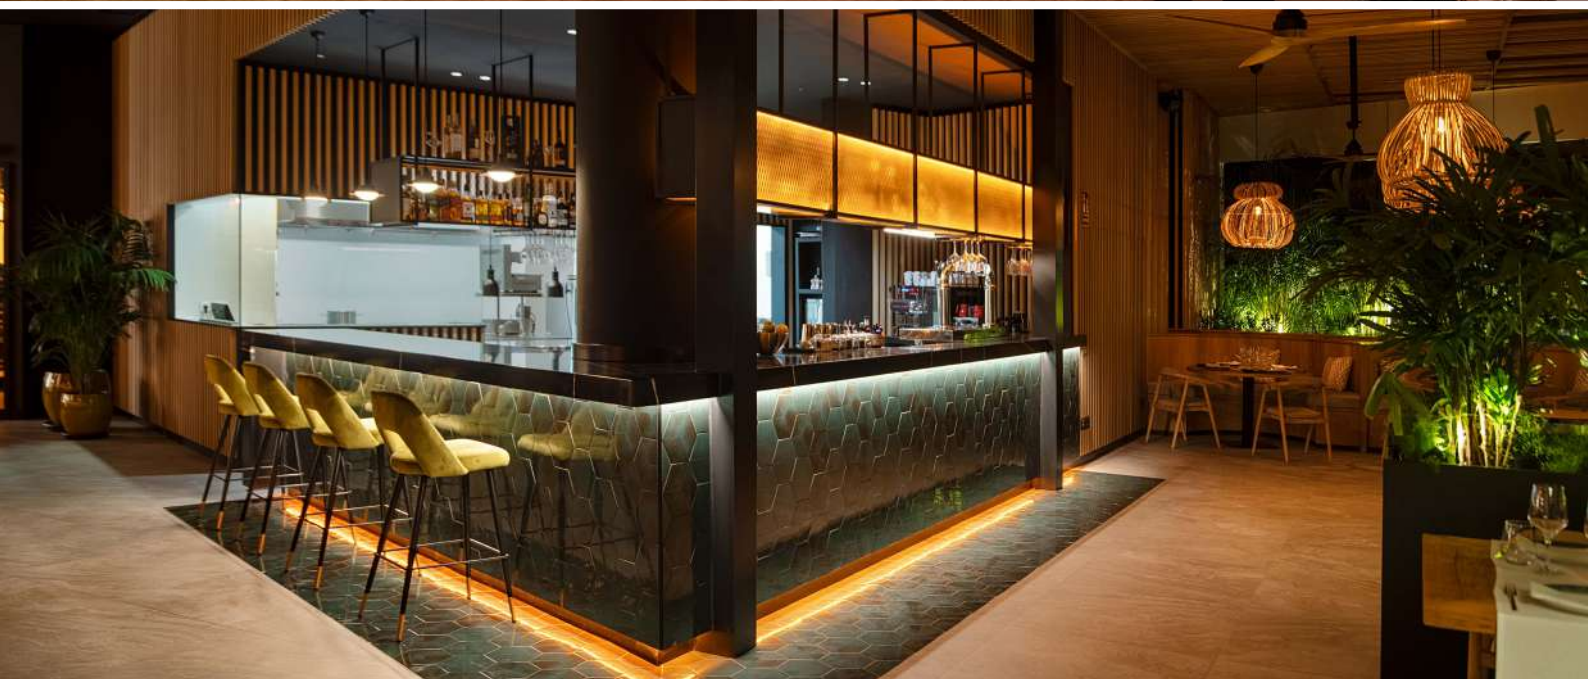

Alarz Bahia Club (Lanzarote)

by Maraba Studio + Naos Iluminación +
photography by Bruto Studio
MO14,2-AB + ST4 / MO9,6-30