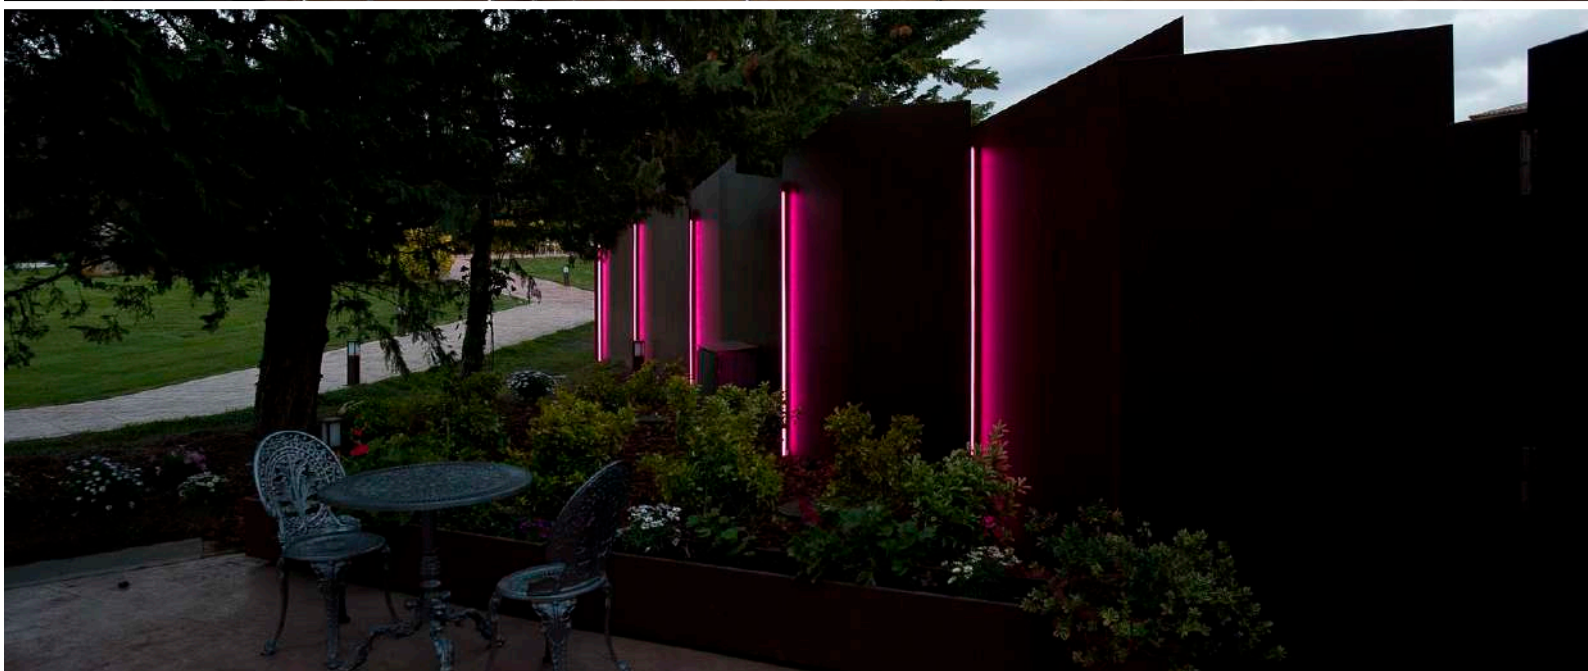

Mas Tapioles (Girona)

by Espais Il·luminació
**LX4,8-27 / MO14,2-27 /
LX14,4-RGB /ST2D**