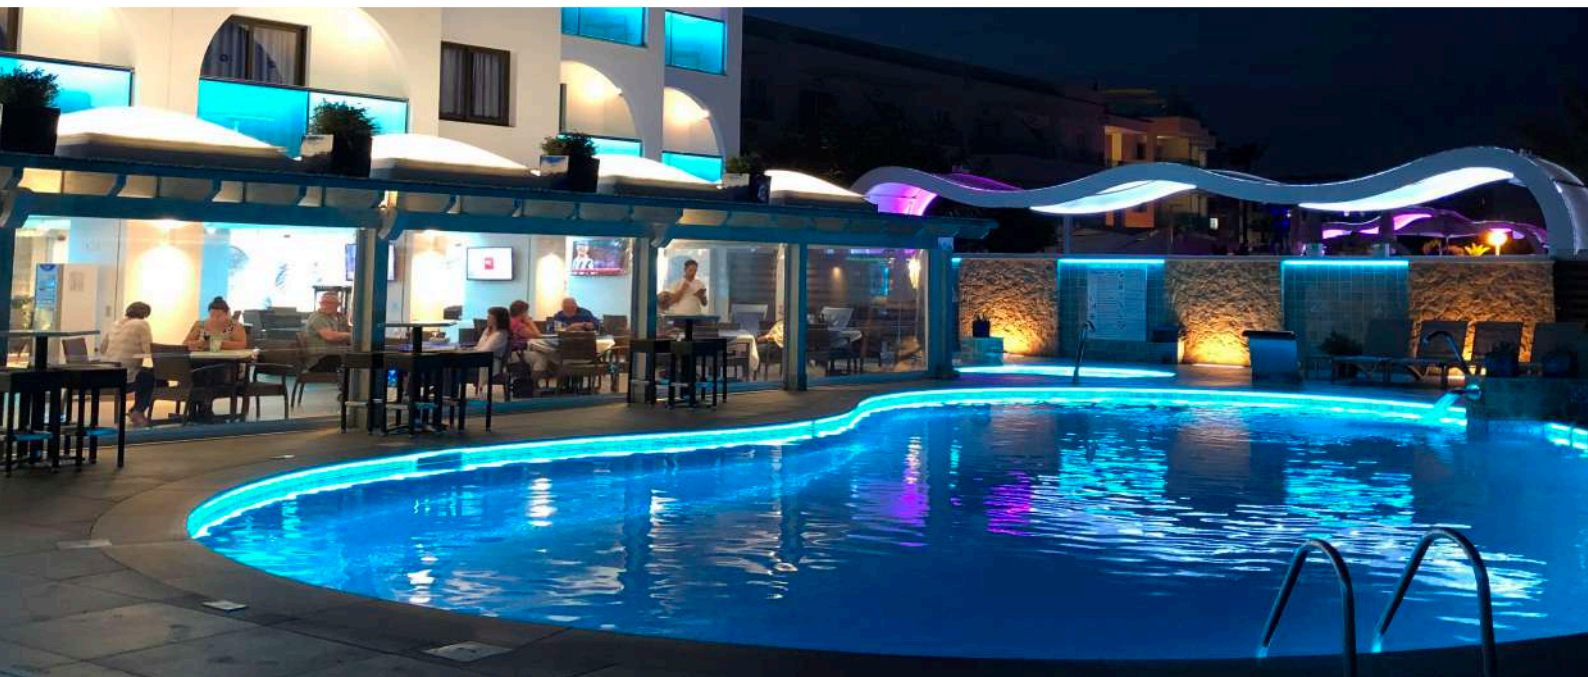

Sal Rossa Apartments (Ibiza)

by Aixut Interiorisme
**TT14,4-RGB + ST6 /
WL12-RGB**