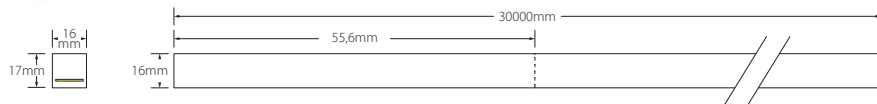

CO12 DW HS

Cougar Double White
Horizontal bend

12 W/m	5 Warranty Years	IP 68	IK08	CRI >80	LED SMD 3015	144 LED/m	83,3mm	Custom
110°	r min 15cm	24V DC	UV	5m max.	+55°C -40°C	Si¹⁴ SILICON 28.085		

Code	CCT	Lm/m	Lm/W
CO12-22-57-HS	2200K	220	
	5700K	270	

For other temperatures and colours, please contact us.

CO12 RGB 3LS

Cougar RGB 3L
Vertical bend

12 W/m	5 Warranty Years	IP 68	IK08	LED SMD 5050	84 LED/m	RGB	83,3mm	Custom
3n1	272°	r min 15cm	24V DC	5m max.	+55°C -40°C	Si¹⁴ SILICON 28.085		

Code	CCT	Lm/m	Lm/W
CO12-RGB-3LS RGB	Red	125	
	Green	350	
	Blue	70	

CO12 3L VS

Cougar 3L
Vertical bend

12 W/m	5 Warranty Years	IP 68	IK08	CRI >80	3 MacAdam STEPS	LED SMD 2835	108 LED/m	55,6mm
Custom	272°	r min 15cm	24V DC	UV	5m max.	+55°C -40°C	Si¹⁴ SILICON 28.085	

Code	CCT	Lm/m	Lm/W
CO12-22-3LS	2200K	850	71
CO12-27-3LS	2700K	1050	88
CO12-30-3LS	3000K	1100	92
CO12-40-3LS	4000K	1100	92
CO12-57-3LS	5700K	1100	92

For other temperatures and colours, please contact us.

CO15 RGBW 3LS

Cougar RGBW 3L
Vertical bend

15 W/m	5 Warranty Years	IP 68	IK08	LED SMD 5050	84 LED/m	RGB	83,3mm	Custom
4n1	272°	r min 15cm	24V DC	5m max.	+55°C -40°C	Si¹⁴ SILICON 28.085		

Code	CCT	Lm/m	Lm/W
CO15-RGB-27-3LS	Red	110	
	Green	380	
	Blue	70	
CO15-RGB-40-3LS	2700K	300	
	Red	110	
	Green	380	
	Blue	70	
	4000K	300	

For other temperatures and colours, please contact us.