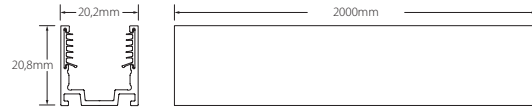

Accessories

Cougar vertical bend