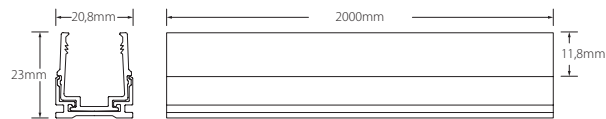

Accessories

Cougar vertical bend

Cougar horizontal bend

Cougar 3L

IP68 mounting instructions

**IP68
MOUNTING
INSTRUCTIONS**

Cougar Vertical Bend

Code

1240302007 2m aluminium surface profile

1215202007 20mm cut-off for 1240302007 profile

1240303007 2m aluminium recessed profile

12503070 Metal clamping piece

234001070 Metal swing clamp

235001070 Aluminium wall bracket

Cougar Horizontal Bend

Code

1240302007 2m aluminium surface profile

1215202007 20mm cut-off for 1240302007 profile

1240303007 2m aluminium recessed profile

1240305007 1m aluminium recessed flex profile

12503070 Metal clamping piece

234001070 Metal swing clamp

235001070 Aluminium wall bracket

Cougar 3L accessories

Code

1240302108 2m aluminium-faced profile with transparent sides

1215202108 35mm profile cut-off for 1215202108

234001070 Metal swing clamp

235001070 Aluminium wall bracket