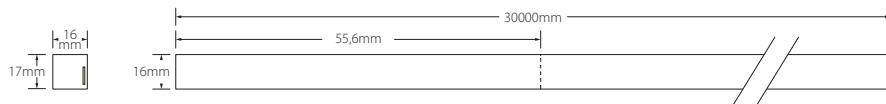

Code	CCT	Lm/m	Lm/W
C012-22-HS	2200K	380	31
C012-27-HS	2700K	470	39
C012-30-HS	3000K	470	39
C012-40-HS	4000K	480	40
C012-57-HS	5700K	480	40

For other temperatures and colours, please contact us.

DATA SHEET