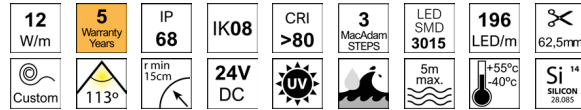

CO12 18-30 VS

Cougar Dim to Warm
Vertical bend

Code	CCT	Lm/m	Lm/W
CO12-18-30-VS	1800K	3,5	
	3000K	600	50

1800K 3000K

For other temperatures and colours, please contact us.

DATA SHEET