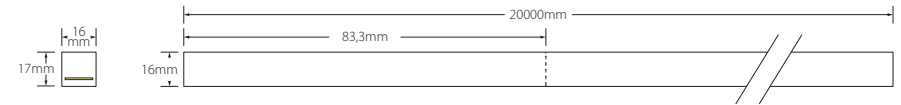

CO12 DW HS

Cougar Double White
Horizontal bend

12 W/m	5 Warranty Years	IP 68	IK08	CRI >80	LED SMD 3015	144 LED/m	83,3mm	Custom
110°	r min 15cm	24V DC	UV	5m max.	+55°C -40°C	Si¹⁴ SILICON 28.085		

Code	CCT	Lm/m	Lm/W
CO12-22-57-HS	2200K	220	
	5700K	270	

For other temperatures and colours, please contact us.

CO12 RGB 3LS

Cougar RGB 3L
Vertical bend

12 W/m	5 Warranty Years	IP 68	IK08	LED SMD 5050	84 LED/m	RGB	83,3mm	Custom
3n1	272°	r min 15cm	24V DC	5m max.	+55°C -40°C	Si¹⁴ SILICON 28.085		

Code	CCT	Lm/m	Lm/W
CO12-RGB-3LS RGB	Red	125	
	Green	350	
	Blue	70	

CO12 3L VS

Cougar 3L
Vertical bend

12 W/m	5 Warranty Years	IP 68	IK08	CRI >80	3 MacAdam STEPS	LED SMD 2835	108 LED/m	55,6mm
Custom	272°	r min 15cm	24V DC	UV	5m max.	+55°C -40°C	Si¹⁴ SILICON 28.085	

Code	CCT	Lm/m	Lm/W
CO12-22-3LS	2200K	850	71
CO12-27-3LS	2700K	1050	88
CO12-30-3LS	3000K	1100	92
CO12-40-3LS	4000K	1100	92
CO12-57-3LS	5700K	1100	92

For other temperatures and colours, please contact us.

CO15 RGBW 3LS

Cougar RGBW 3L
Vertical bend

15 W/m	5 Warranty Years	IP 68	IK08	LED SMD 5050	84 LED/m	RGB	83,3mm	Custom
4n1	272°	r min 15cm	24V DC	5m max.	+55°C -40°C	Si¹⁴ SILICON 28.085		

Code	CCT	Lm/m	Lm/W
CO15-RGB-27-3LS	Red	110	
	Green	380	
	Blue	70	
CO15-RGB-40-3LS	2700K	300	
	Red	110	
	Green	380	
	Blue	70	
	4000K	300	

For other temperatures and colours, please contact us.