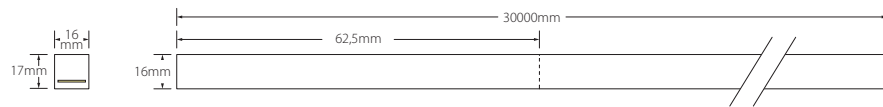

## CO12 18-30 VS

Cougar Dim to Warm  
Vertical bend

Code	CCT	Lm/m	Lm/W
<b>CO12-18-30-VS</b>	1800K	3,5	
	3000K	600	50

1800K  3000K

For other temperatures and colours, please contact us.

DATA SHEET