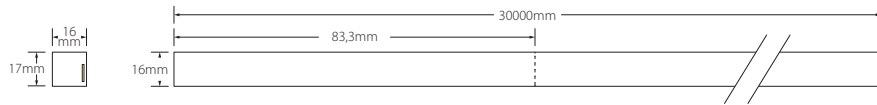

CO12 DW HS

Cougar Double White
Horizontal bend

12 W/m	5 Warranty Years	IP 68	IK08	CRI >80	LED SMD 3015	144 LED/m	83,3mm	Custom
110°	r min 15cm	24V DC	UV	5m max.	+55°C -40°C	Si¹⁴ SILICON 28.085		

Code	CCT	Lm/m	Lm/W
CO12-22-57-HS	2200K	220	
	5700K	270	

For other temperatures and colours, please contact us.

CO12 RGB 3LS

Cougar RGB 3L
Vertical bend

12 W/m	5 Warranty Years	IP 68	IK08	LED SMD 5050	84 LED/m	RGB	83,3mm	Custom
3n1	272°	r min 15cm	24V DC	5m max.	+55°C -40°C	Si¹⁴ SILICON 28.085		

Code	CCT	Lm/m	Lm/W
CO12-RGB-3LS RGB	Red	125	
	Green	350	
	Blue	70	

CO12 3L VS

Cougar 3L
Vertical bend

12 W/m	5 Warranty Years	IP 68	IK08	CRI >80	3 MacAdam STEPS	LED SMD 2835	108 LED/m	55,6mm
Custom	272°	r min 15cm	24V DC	UV	5m max.	+55°C -40°C	Si¹⁴ SILICON 28.085	

Code	CCT	Lm/m	Lm/W
CO12-22-3LS	2200K	850	71
CO12-27-3LS	2700K	1050	88
CO12-30-3LS	3000K	1100	92
CO12-40-3LS	4000K	1100	92
CO12-57-3LS	5700K	1100	92

For other temperatures and colours, please contact us.

CO15 RGBW 3LS

Cougar RGBW 3L
Vertical bend

15 W/m	5 Warranty Years	IP 68	IK08	LED SMD 5050	84 LED/m	RGB	83,3mm	Custom
4n1	272°	r min 15cm	24V DC	5m max.	+55°C -40°C	Si¹⁴ SILICON 28.085		

Code	CCT	Lm/m	Lm/W
CO15-RGB-27-3LS	Red	110	
	Green	380	
	Blue	70	
CO15-RGB-40-3LS	2700K	300	
	Red	110	
	Green	380	
	Blue	70	
	4000K	300	

For other temperatures and colours, please contact us.