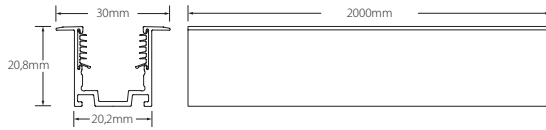

### Cougar vertical bend

**1240302007**  
2m aluminium surface profile

**1215202007**  
20mm profile cut 1240302007

**1240303007**  
2m of aluminium recessed profile