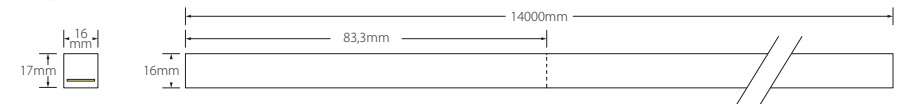

CO12 DW HS

Cougar Double White
Horizontal bend

12 W/m	5 Warranty Years	IP 68	IK08	CRI >80	LED SMD 3015	144 LED/m	83,3mm	Custom
110°	r min 15cm	24V DC	UV	5m max.	+55°C -40°C	Si¹⁴ SILICON 28.085		

Code	CCT	Lm/m	Lm/W
CO12-22-57-HS	2200K	220	
	5700K	270	

For other temperatures and colours, please contact us.

CO12 RGB 3LS

Cougar RGB 3L
Vertical bend

12 W/m	5 Warranty Years	IP 68	IK08	LED SMD 5050	84 LED/m	RGB	83,3mm	Custom
3n1	272°	r min 15cm	24V DC	5m max.	+55°C -40°C	Si¹⁴ SILICON 28.085		

Code	CCT	Lm/m	Lm/W
CO12-RGB-3LS RGB	Red	125	
	Green	350	
	Blue	70	

CO12 3L VS

Cougar 3L
Vertical bend

12 W/m	5 Warranty Years	IP 68	IK08	CRI >80	3 MacAdam STEPS	LED SMD 2835	108 LED/m	55,6mm
Custom	272°	r min 15cm	24V DC	UV	5m max.	+55°C -40°C	Si¹⁴ SILICON 28.085	

Code	CCT	Lm/m	Lm/W
CO12-22-3LS	2200K	850	71
CO12-27-3LS	2700K	1050	88
CO12-30-3LS	3000K	1100	92
CO12-40-3LS	4000K	1100	92
CO12-57-3LS	5700K	1100	92

For other temperatures and colours, please contact us.

CO15 RGBW 3LS

Cougar RGBW 3L
Vertical bend

15 W/m	5 Warranty Years	IP 68	IK08	LED SMD 5050	84 LED/m	RGB	83,3mm	Custom
4n1	272°	r min 15cm	24V DC	5m max.	+55°C -40°C	Si¹⁴ SILICON 28.085		

Code	CCT	Lm/m	Lm/W
CO15-RGB-27-3LS	Red	110	
	Green	380	
	Blue	70	
CO15-RGB-40-3LS	2700K	300	
	Red	110	
	Green	380	
	Blue	70	
	4000K	300	

For other temperatures and colours, please contact us.