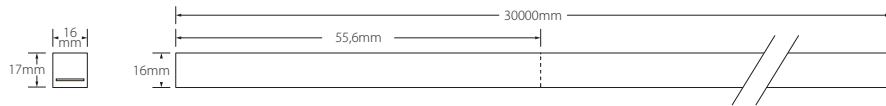

Code	CCT	Lm/m	Lm/W
C012-22-VS	2200K	450	38
C012-27-VS	2700K	565	47
C012-30-VS	3000K	565	47
C012-40-VS	4000K	580	48
C012-57-VS	5700K	580	48

For other temperatures and colours, please contact us.

DATA SHEET