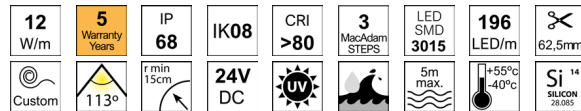

CO12 18-30 HS

Cougar Dim to Warm
Horizontal bend

Code	CCT	Lm/m	Lm/W
CO12-18-30-HS	1800K	3	
	3000K	500	42

1800K 3000K

For other temperatures and colours, please contact us.

DATA SHEET