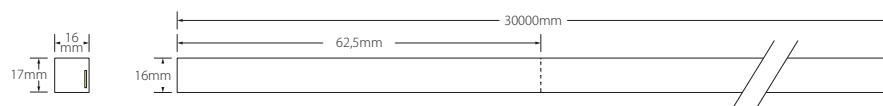

## CO12 18-30 HS

Cougar Dim to Warm  
Horizontal bend

Code	CCT	Lm/m	Lm/W
<b>CO12-18-30-HS</b>	1800K	3	
	3000K	500	42

1800K  3000K

For other temperatures and colours, please contact us.

DATA SHEET

Private house - Galicia  
by RVDV Arquitectos