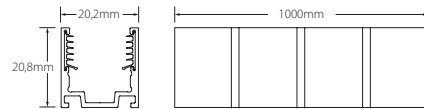

Cougar horizontal bend